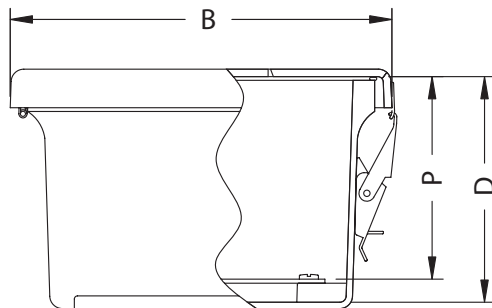

NEMA Type 4X

Quick Release Latch Fiberglass Enclosures

Flat Cover

STANDARD FEATURES

- Twelve standard sizes available
- Padlockable quick release latch for quick entry
- Full length stainless steel hinged cover
- Integral mounting flange
- Cover opens full 180°+
- Mounting bosses with threaded brass inserts for mounting panel installation
- Poured polyurethane gasket provides water-tight, dust-tight seal
- Light weight and impact resistant

CERTIFICATIONS

- UL 50
- CSA Std 22.2 No. 94
- NEMA Type 1, 2, 4X, 6P, 12
- Temperature Range - 40° C to +120° C (-40° F to +150° F)
- Flammability Rating UL94-5V

NEMA Type 4X

FIBERGLASS

Catalog #	Overall Dimensions			Inside Dimensions			Mounting Dimensions			Weight Lbs.	Panel Cat #	Panel Dim.	
	A	B	C	H	W	D	M	N	P				
N4X-FG-060404CHQR	7.50	5.43	4.75	5.84	3.85	4.45	6.75	2.00	4.00	2.50 lbs.	BP64A	4.88	2.88
N4X-FG-060604CHQR	7.50	7.50	4.75	5.72	5.72	4.45	6.75	4.00	4.00	2.75 lbs.	BP66A	4.88	4.88
N4X-FG-080604CHQR	9.62	7.50	4.74	7.73	5.74	4.45	8.88	4.00	4.00	3.50 lbs.	BP86A	6.88	4.88
N4X-FG-080804CHQR	9.56	9.38	4.89	7.73	7.73	4.64	8.75	6.00	4.06	4.00 lbs.	BP88A	6.88	6.88
N4X-FG-100804CHQR	11.62	9.41	4.25	9.73	7.73	3.98	10.75	6.00	3.50	5.00 lbs.	BP108A	8.88	6.88
N4X-FG-121005CHQR	13.56	11.43	5.21	11.79	9.80	4.94	12.75	8.00	4.50	6.50 lbs.	BP1210A	10.88	8.88
N4X-FG-121206CHQR	13.56	13.38	6.36	11.70	11.70	6.11	12.75	10.00	5.53	3.20 lbs.	BP1212A	10.88	10.88
N4X-FG-140706CHQR	15.87	8.75	6.81	14.00	7.00	6.56	15.00	5.00	6.12	6.25 lbs.	BP147A	12.88	5.88
N4X-FG-141206CHQR	15.50	13.50	6.25	13.53	11.55	5.94	14.62	10.00	5.37	8.50 lbs.	BP1412A	12.88	10.88
N4X-FG-161406CHQR	17.53	15.46	6.23	15.63	13.60	5.94	16.75	12.00	5.36	11.50 lbs.	BP1614A	14.88	12.88
N4X-FG-181608CHQR	19.62	17.61	8.82	17.69	15.69	8.45	18.88	12.00	7.99	19.25 lbs.	BP1816A	16.88	14.88
N4X-FG-201608CHQR	22.00	17.68	8.83	19.72	15.72	8.45	21.25	10.00	8.00	20.25 lbs.	BP2016A	18.88	14.88

All measurements are in inches