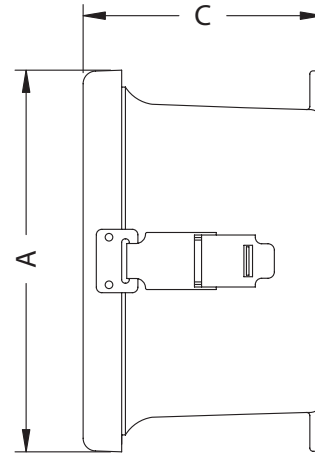

NEMA Type 4X

Quick Release Latch Fiberglass Enclosures

Flat Cover

STANDARD FEATURES

- Twelve standard sizes available
- Padlockable quick release latch for quick entry
- Full length stainless steel hinged cover
- Integral mounting flange
- Cover opens full 180°+
- Mounting bosses with threaded brass inserts for mounting panel installation
- Poured polyurethane gasket provides water-tight, dust-tight seal
- Light weight and impact resistant

CERTIFICATIONS

- UL 50
- CSA Std 22.2 No. 94
- NEMA Type 1, 2, 4X, 6P, 12
- Temperature Range - 40° C to +120° C (-40° F to +150° F)
- Flammability Rating UL94-5V

NEMA Type 4X

FIBERGLASS

Catalog #	Overall Dimensions			Inside Dimensions			Mounting Dimensions			Weight Lbs.	Panel Cat #	Panel Dim.	
	A	B	C	H	W	D	M	N	P				
N4X-FG-060404CHQR	7.50	5.43	4.75	5.84	3.85	4.45	6.75	2.00	4.00	2.50 lbs.	BP64A	4.88	2.88
N4X-FG-060604CHQR	7.50	7.50	4.75	5.72	5.72	4.45	6.75	4.00	4.00	2.75 lbs.	BP66A	4.88	4.88
N4X-FG-080604CHQR	9.62	7.50	4.74	7.73	5.74	4.45	8.88	4.00	4.00	3.50 lbs.	BP86A	6.88	4.88
N4X-FG-080804CHQR	9.56	9.38	4.89	7.73	7.73	4.64	8.75	6.00	4.06	4.00 lbs.	BP88A	6.88	6.88
N4X-FG-100804CHQR	11.62	9.41	4.25	9.73	7.73	3.98	10.75	6.00	3.50	5.00 lbs.	BP108A	8.88	6.88
N4X-FG-121005CHQR	13.56	11.43	5.21	11.79	9.80	4.94	12.75	8.00	4.50	6.50 lbs.	BP1210A	10.88	8.88
N4X-FG-121206CHQR	13.56	13.38	6.36	11.70	11.70	6.11	12.75	10.00	5.53	3.20 lbs.	BP1212A	10.88	10.88
N4X-FG-140706CHQR	15.87	8.75	6.81	14.00	7.00	6.56	15.00	5.00	6.12	6.25 lbs.	BP147A	12.88	5.88
N4X-FG-141206CHQR	15.50	13.50	6.25	13.53	11.55	5.94	14.62	10.00	5.37	8.50 lbs.	BP1412A	12.88	10.88
N4X-FG-161406CHQR	17.53	15.46	6.23	15.63	13.60	5.94	16.75	12.00	5.36	11.50 lbs.	BP1614A	14.88	12.88
N4X-FG-181608CHQR	19.62	17.61	8.82	17.69	15.69	8.45	18.88	12.00	7.99	19.25 lbs.	BP1816A	16.88	14.88
N4X-FG-201608CHQR	22.00	17.68	8.83	19.72	15.72	8.45	21.25	10.00	8.00	20.25 lbs.	BP2016A	18.88	14.88

All measurements are in inches