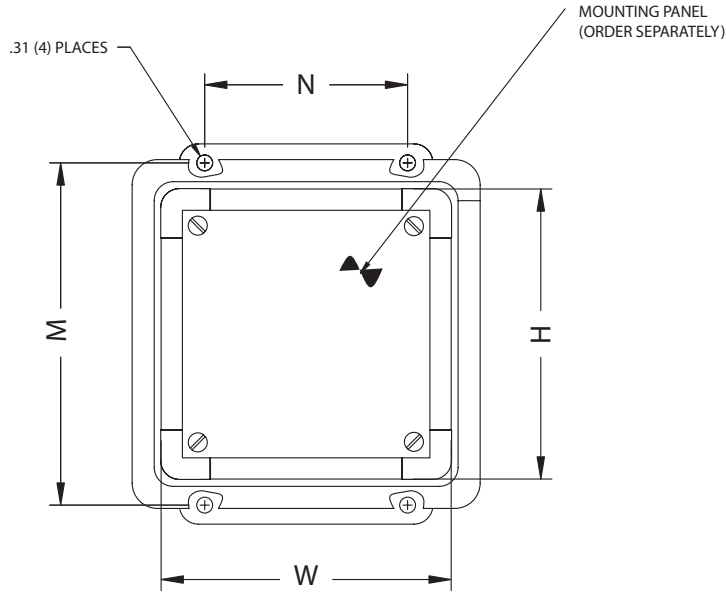

NEMA Type 4X

Quick Release Latch Fiberglass Enclosures

Flat Cover

STANDARD FEATURES

- Twelve standard sizes available
- Padlockable quick release latch for quick entry
- Full length stainless steel hinged cover
- Integral mounting flange
- Cover opens full 180°+
- Mounting bosses with threaded brass inserts for mounting panel installation
- Poured polyurethane gasket provides water-tight, dust-tight seal
- Light weight and impact resistant

CERTIFICATIONS

- UL 50
- CSA Std 22.2 No. 94
- NEMA Type 1, 2, 4X, 6P, 12
- Temperature Range - 40° C to +120° C (-40° F to +150° F)
- Flammability Rating UL94-5V

NEMA Type 4X

FIBERGLASS

Catalog #	Overall Dimensions			Inside Dimensions			Mounting Dimensions			Weight Lbs.	Panel Cat #	Panel Dim.	
	A	B	C	H	W	D	M	N	P				
N4X-FG-060404CHQR	7.50	5.43	4.75	5.84	3.85	4.45	6.75	2.00	4.00	2.50 lbs.	BP64A	4.88	2.88
N4X-FG-060604CHQR	7.50	7.50	4.75	5.72	5.72	4.45	6.75	4.00	4.00	2.75 lbs.	BP66A	4.88	4.88
N4X-FG-080604CHQR	9.62	7.50	4.74	7.73	5.74	4.45	8.88	4.00	4.00	3.50 lbs.	BP86A	6.88	4.88
N4X-FG-080804CHQR	9.56	9.38	4.89	7.73	7.73	4.64	8.75	6.00	4.06	4.00 lbs.	BP88A	6.88	6.88
N4X-FG-100804CHQR	11.62	9.41	4.25	9.73	7.73	3.98	10.75	6.00	3.50	5.00 lbs.	BP108A	8.88	6.88
N4X-FG-121005CHQR	13.56	11.43	5.21	11.79	9.80	4.94	12.75	8.00	4.50	6.50 lbs.	BP1210A	10.88	8.88
N4X-FG-121206CHQR	13.56	13.38	6.36	11.70	11.70	6.11	12.75	10.00	5.53	3.20 lbs.	BP1212A	10.88	10.88
N4X-FG-140706CHQR	15.87	8.75	6.81	14.00	7.00	6.56	15.00	5.00	6.12	6.25 lbs.	BP147A	12.88	5.88
N4X-FG-141206CHQR	15.50	13.50	6.25	13.53	11.55	5.94	14.62	10.00	5.37	8.50 lbs.	BP1412A	12.88	10.88
N4X-FG-161406CHQR	17.53	15.46	6.23	15.63	13.60	5.94	16.75	12.00	5.36	11.50 lbs.	BP1614A	14.88	12.88
N4X-FG-181608CHQR	19.62	17.61	8.82	17.69	15.69	8.45	18.88	12.00	7.99	19.25 lbs.	BP1816A	16.88	14.88
N4X-FG-201608CHQR	22.00	17.68	8.83	19.72	15.72	8.45	21.25	10.00	8.00	20.25 lbs.	BP2016A	18.88	14.88

All measurements are in inches